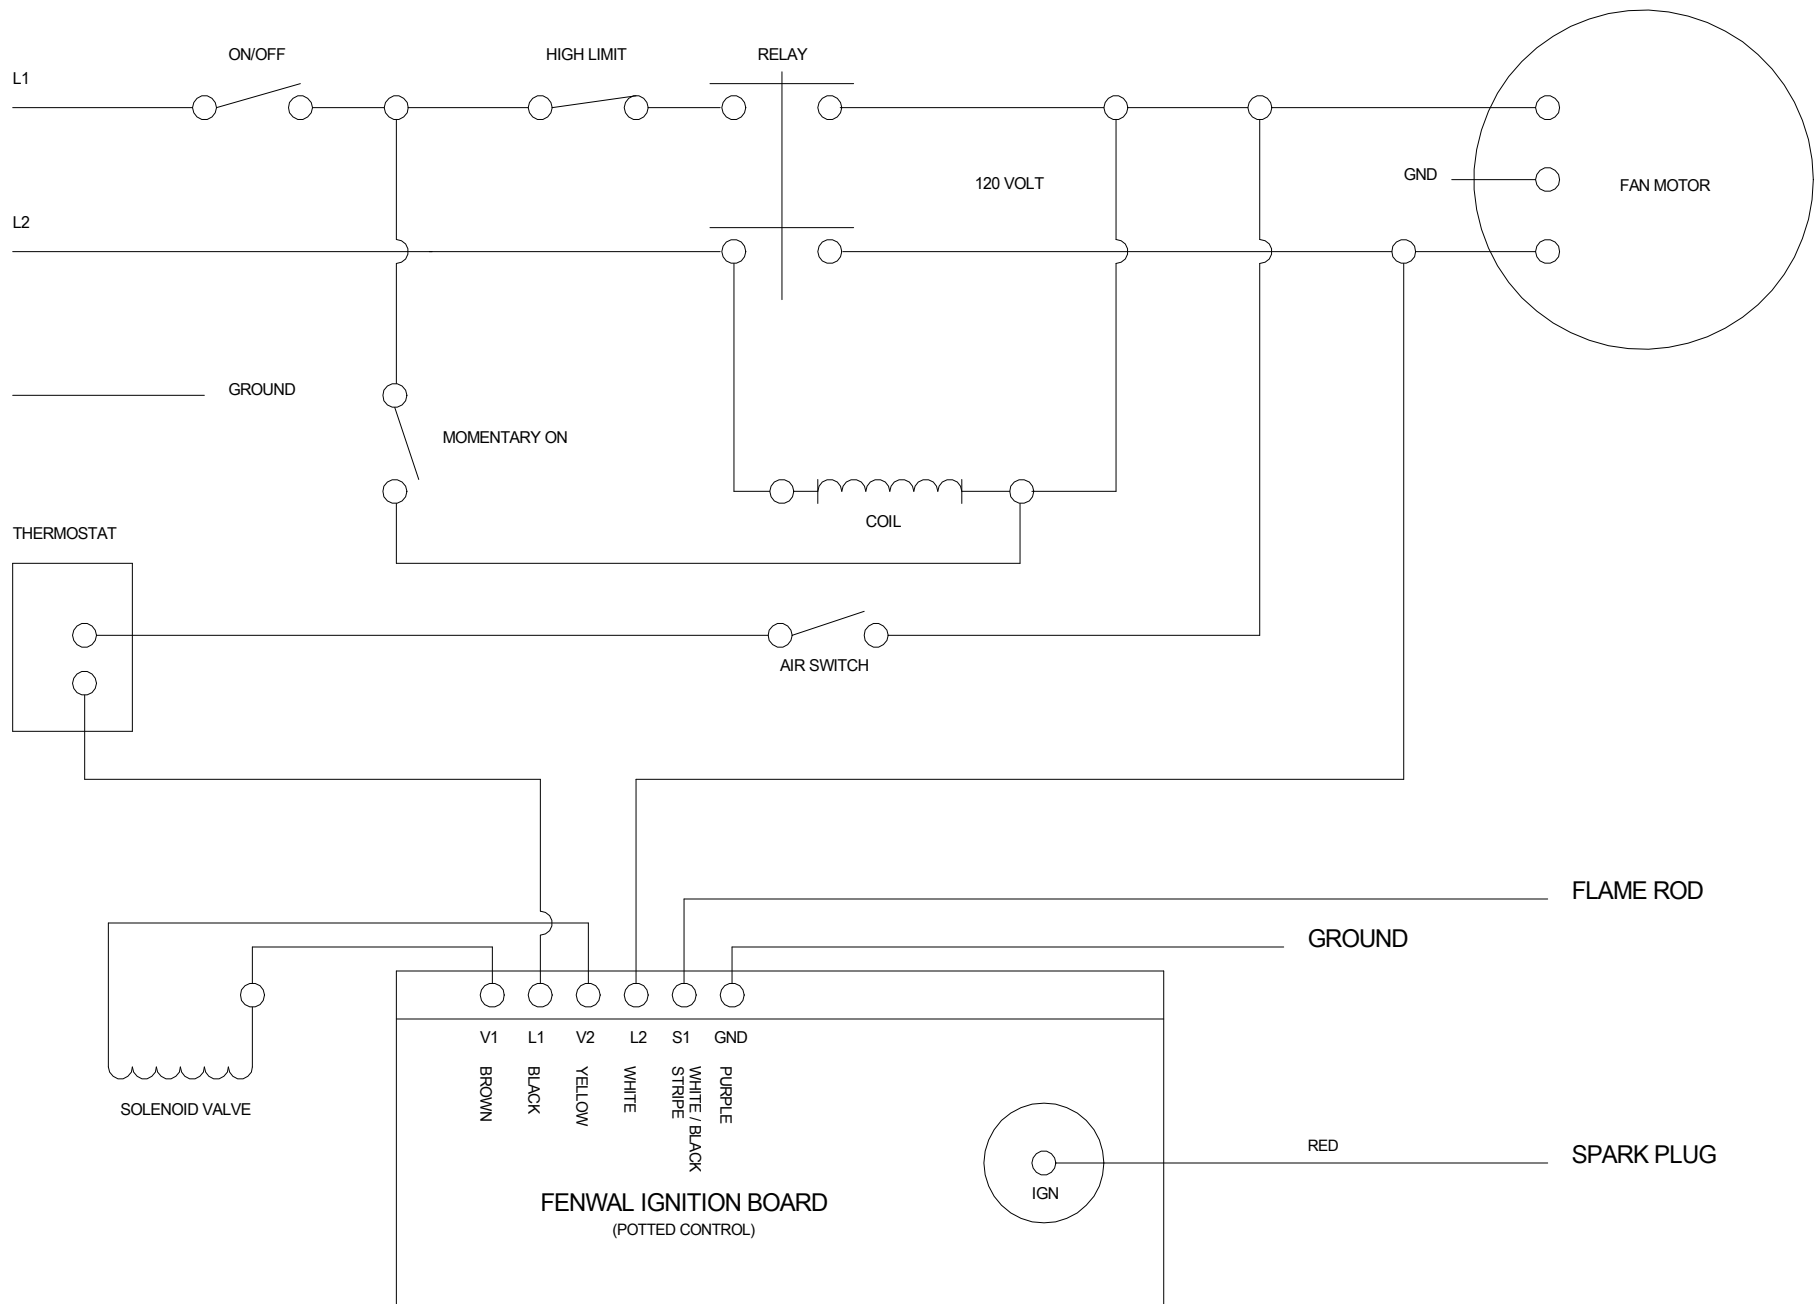

# F-400T WIRING DIAGRAM 2010

Note: If any of the original wire as supplied with the appliance must be replaced it must be replaced with type 14g TEW wire or its equivalent.

FLAGRO INDUSTRIES LIMITED	
<b>TITLE:</b> F-400T WIRING DIAGRAM 2010	<b>DWG. NO.</b> 400T-202