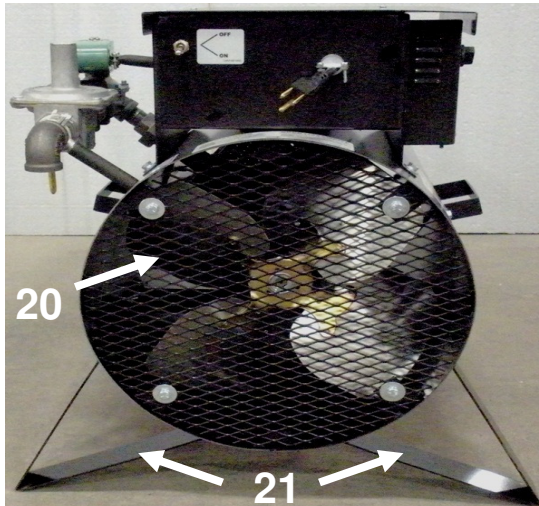

Back

Fan and Motor

F-400T Parts Numbers

Accessories

<u>Item #</u>	<u>Description</u>	<u>P/N</u>
1	3/4" BM Union	40-104-12
2	3/4" X 90 BM Steel Elbow	40-116-12
2A	3/4" 90 Elbow	40-100-12
3	Solenoid	S-404A
4	Fuel Selector Valve	S-403
5	Regulator	S-402
6	Electrical Cord	S-431
7	Thermostat	S-416
8	Heater Lid	S-430
9	Potted Ignition Control (120V)	S-415P
10	High Temperature Limit	S-410
11	Flame Rod Wire	S-407
12	Air Sensing Tubes (2)	S-427
13	Air proving Switch (includes MT Bracket)	S-414
14	Off-Run-Start Switch	S-411
15	Main Relay	S-412
16	Front Legs	S-418
17	Long Reach Ignitor	S-408A
18	Burner	S-405
19	Flame Rod	S-406
20	Screen	S-419
21	Rear Legs	S-417
22	1/3 H.P. Motor	S-400
23	Fan Blade	S-401
24	3/4" X 15-FT Hose Ass.	S52180-12
25	3/4" Second Stage Regulator	B42R0.75
26	Wheel Kit	WK-400