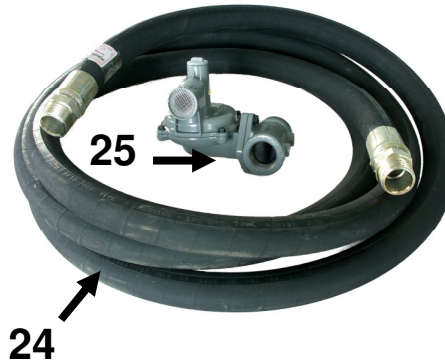

Back

Fan and Motor

F-400T Parts Numbers

Accessories

<u>Item #</u>	<u>Description</u>	<u>P/N</u>
1	3/4" BM Union	40-104-12
2	3/4" X 90 BM Steel Elbow	40-116-12
2A	3/4" 90 Elbow	40-100-12
3	Solenoid	S-404A
4	Fuel Selector Valve	S-403
5	Regulator	S-402
6	Electrical Cord	S-431
7	Thermostat	S-416
8	Heater Lid	S-430
9	Potted Ignition Control (120V)	S-415P
10	High Temperature Limit	S-410
11	Flame Rod Wire	S-407
12	Air Sensing Tubes (2)	S-427
13	Air proving Switch (includes MT Bracket)	S-414
14	Off-Run-Start Switch	S-411
15	Main Relay	S-412
16	Front Legs	S-418
17	Long Reach Ignitor	S-408A
18	Burner	S-405
19	Flame Rod	S-406
20	Screen	S-419
21	Rear Legs	S-417
22	1/3 H.P. Motor	S-400
23	Fan Blade	S-401
24	3/4" X 15-FT Hose Ass.	S52180-12
25	3/4" Second Stage Regulator	B42R0.75
26	Wheel Kit	WK-400

Hose and Regulator

Wheel Kit