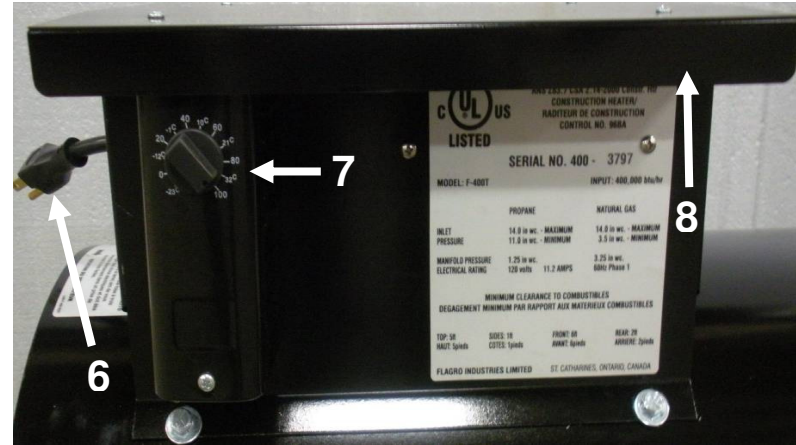

F-400T Parts List

Main Controls

Thermostat Control

Wiring Components

flagro
INDUSTRIES LIMITED

F-400T Parts List

Front

Burner

Back

Fan and Motor

F-400T Parts Numbers

Accessories

<u>Item #</u>	<u>Description</u>	<u>P/N</u>
1	3/4" BM Union	40-104-12
2	3/4" X 90 BM Steel Elbow	40-116-12
2A	3/4" 90 Elbow	40-100-12
3	Solenoid	S-404A
4	Fuel Selector Valve	S-403
5	Regulator	S-402
6	Electrical Cord	S-431
7	Thermostat	S-416
8	Heater Lid	S-430
9	Potted Ignition Control (120V)	S-415P
10	High Temperature Limit	S-410
11	Flame Rod Wire	S-407
12	Air Sensing Tubes (2)	S-427
13	Air proving Switch (includes MT Bracket)	S-414
14	Off-Run-Start Switch	S-411
15	Main Relay	S-412
16	Front Legs	S-418
17	Long Reach Ignitor	S-408A
18	Burner	S-405
19	Flame Rod	S-406
20	Screen	S-419
21	Rear Legs	S-417
22	1/3 H.P. Motor	S-400
23	Fan Blade	S-401
24	3/4" X 15-FT Hose Ass.	S52180-12
25	3/4" Second Stage Regulator	B42R0.75
26	Wheel Kit	WK-400