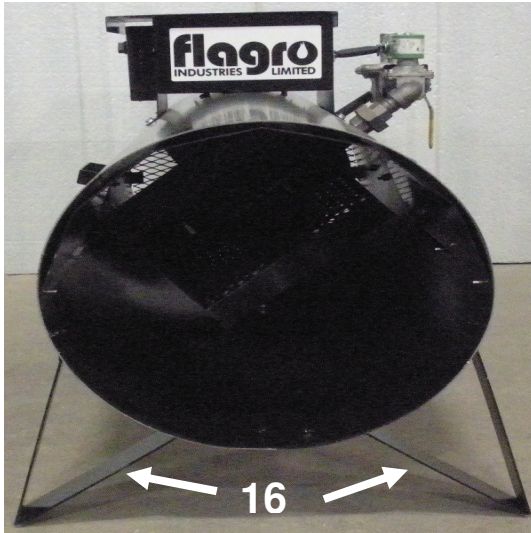

F-400T Parts List

Main Controls

Thermostat Control

Wiring Components

flagro
INDUSTRIES LIMITED

F-400T Parts List

Front

Burner

Back

Fan and Motor

F-400T Parts Numbers

Accessories

<u>Item #</u>	<u>Description</u>	<u>P/N</u>
1	3/4" BM Union	40-104-12
2	3/4" X 90 BM Steel Elbow	40-116-12
2A	3/4" 90 Elbow	40-100-12
3	Solenoid	S-404A
4	Fuel Selector Valve	S-403
5	Regulator	S-402
6	Electrical Cord	S-431
7	Thermostat	S-416
8	Heater Lid	S-430
9	Potted Ignition Control (120V)	S-415P
10	High Temperature Limit	S-410
11	Flame Rod Wire	S-407
12	Air Sensing Tubes (2)	S-427
13	Air proving Switch (includes MT Bracket)	S-414
14	Off-Run-Start Switch	S-411
15	Main Relay	S-412
16	Front Legs	S-418
17	Long Reach Ignitor	S-408A
18	Burner	S-405
19	Flame Rod	S-406
20	Screen	S-419
21	Rear Legs	S-417
22	1/3 H.P. Motor	S-400
23	Fan Blade	S-401
24	3/4" X 15-FT Hose Ass.	S52180-12
25	3/4" Second Stage Regulator	B42R0.75
26	Wheel Kit	WK-400