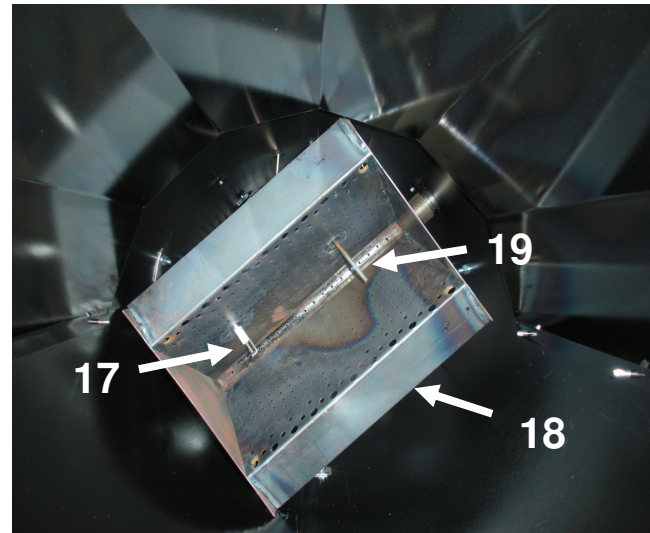

F-400T Parts List

Main Controls

Thermostat Control

Wiring Components

flagro
INDUSTRIES LIMITED

F-400T Parts List

Front

Burner

Back

Fan and Motor

F-400T Parts Numbers

Accessories

<u>Item #</u>	<u>Description</u>	<u>P/N</u>
1	3/4" BM Union	40-104-12
2	3/4" X 90 BM Steel Elbow	40-116-12
2A	3/4" 90 Elbow	40-100-12
3	Solenoid	S-404A
4	Fuel Selector Valve	S-403
5	Regulator	S-402
6	Electrical Cord	S-431
7	Thermostat	S-416
8	Heater Lid	S-430
9	Potted Ignition Control (120V)	S-415P
10	High Temperature Limit	S-410
11	Flame Rod Wire	S-407
12	Air Sensing Tubes (2)	S-427
13	Air proving Switch (includes MT Bracket)	S-414
14	Off-Run-Start Switch	S-411
15	Main Relay	S-412
16	Front Legs	S-418
17	Long Reach Ignitor	S-408A
18	Burner	S-405
19	Flame Rod	S-406
20	Screen	S-419
21	Rear Legs	S-417
22	1/3 H.P. Motor	S-400
23	Fan Blade	S-401
24	3/4" X 15-FT Hose Ass.	S52180-12
25	3/4" Second Stage Regulator	B42R0.75
26	Wheel Kit	WK-400