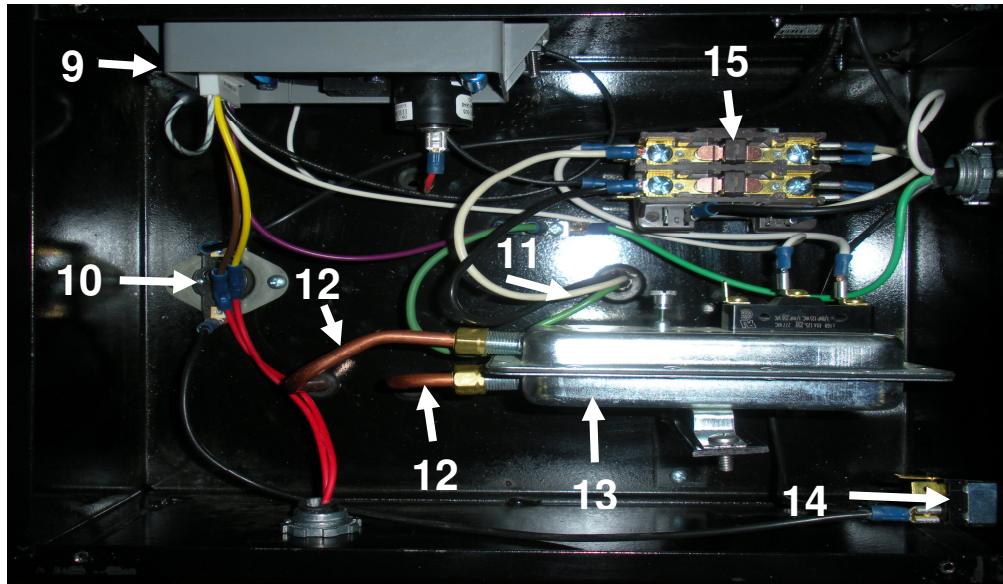

F-400T Parts List

Main Controls

Thermostat Control

Wiring Components

flagro
INDUSTRIES LIMITED

F-400T Parts List

Front

Burner

Back

Fan and Motor

F-400T Parts Numbers

Accessories

<u>Item #</u>	<u>Description</u>	<u>P/N</u>
1	3/4" BM Union	40-104-12
2	3/4" X 90 BM Steel Elbow	40-116-12
2A	3/4" 90 Elbow	40-100-12
3	Solenoid	S-404A
4	Fuel Selector Valve	S-403
5	Regulator	S-402
6	Electrical Cord	S-431
7	Thermostat	S-416
8	Heater Lid	S-430
9	Potted Ignition Control (120V)	S-415P
10	High Temperature Limit	S-410
11	Flame Rod Wire	S-407
12	Air Sensing Tubes (2)	S-427
13	Air proving Switch (includes MT Bracket)	S-414
14	Off-Run-Start Switch	S-411
15	Main Relay	S-412
16	Front Legs	S-418
17	Long Reach Ignitor	S-408A
18	Burner	S-405
19	Flame Rod	S-406
20	Screen	S-419
21	Rear Legs	S-417
22	1/3 H.P. Motor	S-400
23	Fan Blade	S-401
24	3/4" X 15-FT Hose Ass.	S52180-12
25	3/4" Second Stage Regulator	B42R0.75
26	Wheel Kit	WK-400

Hose and Regulator

Wheel Kit