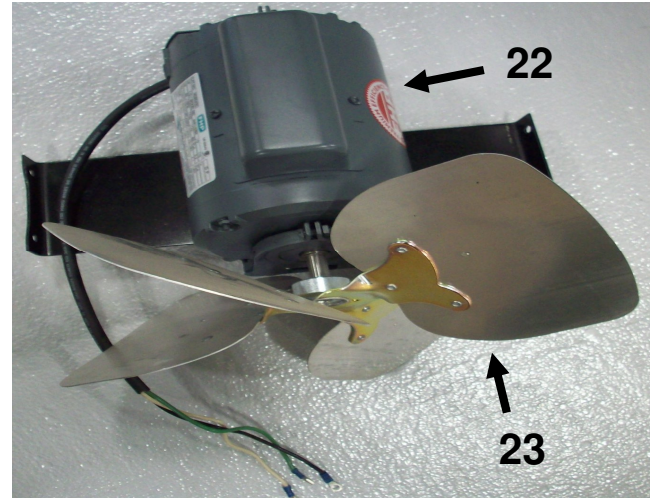

F-400T Parts List

Main Controls

Thermostat Control

Wiring Components

flagro
INDUSTRIES LIMITED

F-400T Parts List

Front

Burner

Back

Fan and Motor

F-400T Parts Numbers

Accessories

<u>Item #</u>	<u>Description</u>	<u>P/N</u>
1	3/4" BM Union	40-104-12
2	3/4" X 90 BM Steel Elbow	40-116-12
2A	3/4" 90 Elbow	40-100-12
3	Solenoid	S-404A
4	Fuel Selector Valve	S-403
5	Regulator	S-402
6	Electrical Cord	S-431
7	Thermostat	S-416
8	Heater Lid	S-430
9	Potted Ignition Control (120V)	S-415P
10	High Temperature Limit	S-410
11	Flame Rod Wire	S-407
12	Air Sensing Tubes (2)	S-427
13	Air proving Switch (includes MT Bracket)	S-414
14	Off-Run-Start Switch	S-411
15	Main Relay	S-412
16	Front Legs	S-418
17	Long Reach Ignitor	S-408A
18	Burner	S-405
19	Flame Rod	S-406
20	Screen	S-419
21	Rear Legs	S-417
22	1/3 H.P. Motor	S-400
23	Fan Blade	S-401
24	3/4" X 15-FT Hose Ass.	S52180-12
25	3/4" Second Stage Regulator	B42R0.75
26	Wheel Kit	WK-400

Hose and Regulator

Wheel Kit