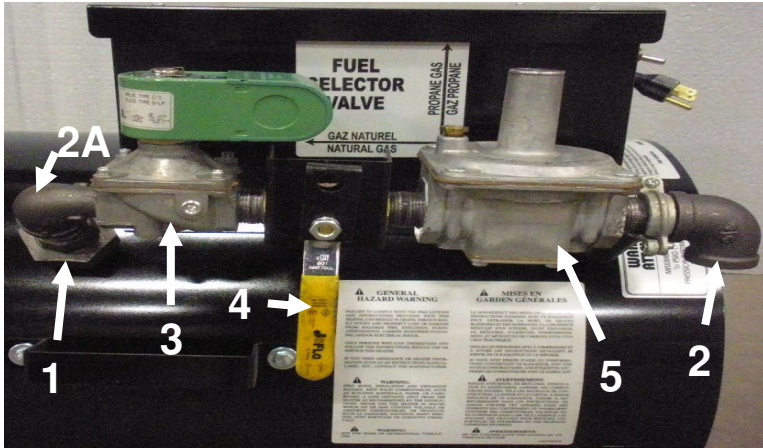

F-400T Parts List

Main Controls